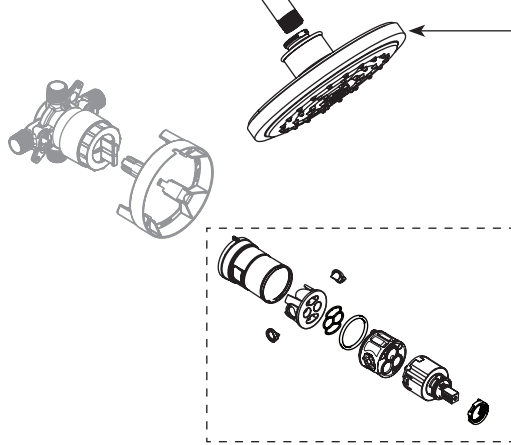

- Order by Part Number
- Trim can be used with U130 series or U140 series valve

DOUX™ M-CORE™ 3-Series Trim			
<u>Valve Trim Only</u>	<u>Shower Trim Only</u>	<u>Tub Shower Trim</u>	<u>Finish</u>
UTS3201	UTS3202	UTS3203	Chrome
UTS3201BN	UTS3202BN	UTS3203BN	Brushed Nickel
UTS32011BL	UTS32022BL	UTS3203BL	Matte Black
	UTS3202EP	UTS3203EP	Chrome
	UTS3202EPBN	UTS3203EPBN	Brushed Nickel
	UTS3202EPBL	UTS3203EPBL	Matte Black

EP = 1.75gpm head

Shower Arm Flange

- **137488** Chrome
- **137488BN** Brushed Nickel
- **137488BL** Matte Black

Shower Arm

- **123815** Chrome
- **123815BN** Brushed Nickel
- **123815BL** Matte Black

Optional 1" Handle Extension Kit

<u>Model</u>	<u>Finish</u>
200755	Chrome
200755BN	Brushed Nickel
200755BL	Matte Black

Shower Head 2.5 GPM

- **S176** Chrome
- **S176BN** Brushed Nickel
- **S176BL** Matte Black

Shower Head 1.75 GPM

- **S176EP** Chrome
- **S176EPBN** Brushed Nickel
- **S176EPBL** Matte Black

Cartridge Assembly
1213

Cartridge Nut
200762

Sleeve

- **200776** Chrome
- **200776BN** Brushed Nickel
- **200776BL** Matte Black

Snap Ring
200772

Backing Plate
200766

Backing Plate Screws (X2)
200764

Escutcheon Kit

- **200795** Chrome
- **200795BN** Brushed Nickel
- **200795BL** Matte Black

Handle Kit

Set Screw (Requires 3/32" Hex Key)
40057

- **200794** Chrome
- **200794BN** Brushed Nickel
- **200794BL** Matte Black

Tub Spout

- **S3835** Chrome
- **S3835BN** Brushed Nickel
- **S3835BL** Matte Black